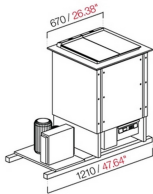

AFP/PANORA MA4RIS-1T	Bench PANORAMA4RIS1T ice-cream wells for recessed installation, with reserve	1			<b>€3,729.00</b>
-------------------------	--	---	--	--	------------------

- Model 1 temperature with ventilated refrigeration -  
 Semi-finished from paneling - Power supply v 230 / 50hz  
 single-phase - No. 4 wells, built-in condensing unit -  
 Measurements cm l 121 xp 65 xh 84.7

**Technical Sheet**

Ventilated refrigeration system	Tank with internal air stirrer
Serpentine in copper tube and expansion valve	Markers on the customer glass side
Foamed structure with 40 kg / m density polyurethane	Manual defrost with system shutdown
Carapine not included	Electronic control panel with digital display
External structure in galvanized sheet	Hermetic closing glasses with assisted closure (2 or 4 holes)
Internal tank in stainless steel AISI 304	Operating temperature -2 / -18 C
Led illumination	Yield 353 W / -30 C
Upper glass hermetic closure	V 230 / 50Hz single-phase power supply
Bath on counters without counter	Number 4 wells
Upper injection molded polycarbonate tray	Built-in condensing unit
Removable tray and baskets for easy cleaning of the tub	Power 450 W
Built-in top in stainless steel with Scotchbrite finish	Total dimensions cm L 121 x W 65 xh 84.7
Perimeter frame with LED lighting with gasket	CE standard