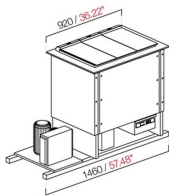

AFP/PANORA MA6RIS-1T	Bench PANORAMA6RIS1T ice cream and granita wells, with reserve	1			€4,439.00
-------------------------	--	---	--	--	------------------

- Model 1 temperature with ventilated refrigeration -
 Semi-finished from paneling - Power supply v 230 / 50hz single-phase - N. 6 wells, built-in condensing unit -
 Measurements cm l 146 xp 65 xh 84.7

Technical Sheet

Ventilated refrigeration system	Tank with internal air stirrer
Serpentine in copper tube and expansion valve	Markers on the customer glass side
Foamed structure with 40 kg / m density polyurethane	Manual defrost with system shutdown
External structure in galvanized sheet	Electronic control panel with digital display which allows viewing the internal temperature
Carapine not included	Operating temperature -2 / -18 C
Internal tank in stainless steel AISI 304	Yield 472 W / -30 C
Hermetic closing glasses with assisted closure (2 or 4 holes)	V 230 / 50Hz single-phase power supply
Led illumination	Number 6 wells
Upper glass hermetic closure	Built-in or remote condensing unit
Upper injection molded polycarbonate tray	Power W 606
Removable tray and baskets for easy cleaning of the tub	Total dimensions cm L 146 x D 65 xh 84.7
Built-in top in stainless steel with Scotchbrite finish	CE standard
Bath on counters without counter	