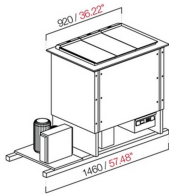

AFP/PANORA MA6RIS-1T	Bench PANORAMA6RIS1T ice cream and granita wells, with reserve	1			€4,439.00
-------------------------	--	---	--	--	------------------

- Model 1 temperature with ventilated refrigeration -
 Semi-finished from paneling - Power supply v 230 / 50hz
 single-phase - N. 6 wells, built-in condensing unit -
 Measurements cm l 146 xp 65 xh 84.7

Technical Sheet

Ventilated refrigeration system	Tank with internal air stirrer
Serpentine in copper tube and expansion valve	Markers on the customer glass side
Foamed structure with 40 kg / m density polyurethane	Manual defrost with system shutdown
External structure in galvanized sheet	Electronic control panel with digital display which allows viewing the internal temperature
Carapine not included	
Internal tank in stainless steel AISI 304	Operating temperature -2 / -18 C
Hermetic closing glasses with assisted closure (2 or 4 holes)	Yield 472 W / -30 C
Led illumination	V 230 / 50Hz single-phase power supply
Upper glass hermetic closure	Number 6 wells
Upper injection molded polycarbonate tray	Built-in or remote condensing unit
Removable tray and baskets for easy cleaning of the tub	Power W 606
Built-in top in stainless steel with Scotchbrite finish	Total dimensions cm L 146 x D 65 xh 84.7
Bath on counters without counter	CE standard