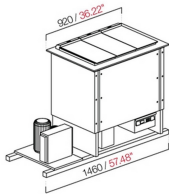

AFP/PANORA MA6RIS-1T	Bench PANORAMA6RIS1T ice cream and granita wells, with reserve	1			€4,439.00
-------------------------	--	---	--	--	------------------

- Model 1 temperature with ventilated refrigeration -
 Semi-finished from paneling - Power supply v 230 / 50hz single-phase - N. 6 wells, built-in condensing unit -
 Measurements cm l 146 xp 65 xh 84.7

Technical Sheet

Ventilated refrigeration system	Tank with internal air stirrer
Serpentine in copper tube and expansion valve	Markers on the customer glass side
Foamed structure with 40 kg / m density polyurethane	Manual defrost with system shutdown
External structure in galvanized sheet	Electronic control panel with digital display which allows viewing the internal temperature
Carapine not included	Operating temperature -2 / -18 C
Internal tank in stainless steel AISI 304	Yield 472 W / -30 C
Hermetic closing glasses with assisted closure (2 or 4 holes)	V 230 / 50Hz single-phase power supply
Led illumination	Number 6 wells
Upper glass hermetic closure	Built-in or remote condensing unit
Upper injection molded polycarbonate tray	Power W 606
Removable tray and baskets for easy cleaning of the tub	Total dimensions cm L 146 x D 65 xh 84.7
Built-in top in stainless steel with Scotchbrite finish	CE standard
Bath on counters without counter	