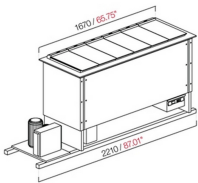

AFP/PANORA MA12RIS-1T	Bench PANORAMA12RIS1T ice cream and granita wells, with reserve	1			<b>€8,567.00</b>
--------------------------	---	---	--	--	------------------

- Model with 1 temperature with ventilated refrigeration - Semi-finished from paneling - Power supply v 230 / 50hz single-phase - N. 12 wells, built-in condensing unit - Measurements cm l 221 xp 65 xh 84.7

- Optional :**
- Glass door for 4 wells
  - KIT Positive temperature + 4 / +8 to be installed on a single temperature tank
  - Number 6 stainless steel carapins with anti-rotation system - Capacity 7 lt
  - Room glass door for number 2 wells
  - Stainless steel carapine with anti-rotation system - Capacity 3.5

**Technical Sheet**

Ventilated refrigeration system	Tank with internal air stirrer
Serpentine in copper tube and expansion valve	Markers on the customer glass side
Foamed structure with 40 kg / m density polyurethane	Manual defrost with system shutdown
External structure in galvanized sheet	Electronic control panel with digital display
Carapine not included	CE standard
Internal tank in stainless steel AISI 304	Operating temperature -2 / -18 C
Hermetic closing glasses with assisted closure (2 or 4 holes)	Yield 502 W / -30 C
Led illumination	V 230 / 50Hz single-phase power supply
Upper glass hermetic closure	Number 12 wells
Upper injection molded polycarbonate tray	Built-in or remote condensing unit
Removable tray and baskets for easy cleaning of the tub	Power W 868
Built-in top in stainless steel with Scotchbrite finish	Total dimensions cm L 221 x W 65 xh 84.7
Bath on counters without counter	CE standard