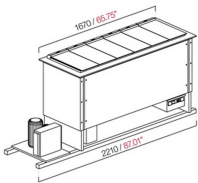

AFP/PANORA MA12RIS-1T	Bench PANORAMA12RIS1T ice cream and granita wells, with reserve	1			€8,567.00
--------------------------	---	---	--	--	------------------

- Model with 1 temperature with ventilated refrigeration -
 Semi-finished from paneling - Power supply v 230 / 50hz
 single-phase - N. 12 wells, built-in condensing unit -
 Measurements cm l 221 xp 65 xh 84.7

- Optional :**
- Glass door for 4 wells
 - KIT Positive temperature + 4 / +8 to be installed on a single temperature tank
 - Number 6 stainless steel carapins with anti-rotation system - Capacity 7 lt
 - Room glass door for number 2 wells
 - Stainless steel carapine with anti-rotation system - Capacity 3.5

Technical Sheet

Ventilated refrigeration system	Tank with internal air stirrer
Serpentine in copper tube and expansion valve	Markers on the customer glass side
Foamed structure with 40 kg / m density polyurethane	Manual defrost with system shutdown
External structure in galvanized sheet	Electronic control panel with digital display
Carapine not included	CE standard
Internal tank in stainless steel AISI 304	Operating temperature -2 / -18 C
Hermetic closing glasses with assisted closure (2 or 4 holes)	Yield 502 W / -30 C
Led illumination	V 230 / 50Hz single-phase power supply
Upper glass hermetic closure	Number 12 wells
Upper injection molded polycarbonate tray	Built-in or remote condensing unit
Removable tray and baskets for easy cleaning of the tub	Power W 868
Built-in top in stainless steel with Scotchbrite finish	Total dimensions cm L 221 x W 65 xh 84.7
Bath on counters without counter	CE standard