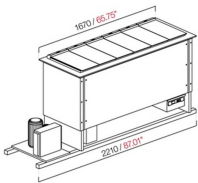

| | | | | | |
|--------------------------|---|---|--|--|------------------|
| AFP/PANORA MA12RIS-1T | Bench PANORAMA12RIS1T ice cream and granita wells, with reserve | 1 | | | €8,567.00 |
|--------------------------|---|---|--|--|------------------|

- Model with 1 temperature with ventilated refrigeration - Semi-finished from paneling - Power supply v 230 / 50hz single-phase - N. 12 wells, built-in condensing unit - Measurements cm l 221 xp 65 xh 84.7

- Optional :**
- Glass door for 4 wells
 - KIT Positive temperature + 4 / +8 to be installed on a single temperature tank
 - Number 6 stainless steel carapins with anti-rotation system - Capacity 7 lt
 - Room glass door for number 2 wells
 - Stainless steel carapine with anti-rotation system - Capacity 3.5

Technical Sheet

| | |
|---|---|
| Ventilated refrigeration system | Tank with internal air stirrer |
| Serpentine in copper tube and expansion valve | Markers on the customer glass side |
| Foamed structure with 40 kg / m density polyurethane | Manual defrost with system shutdown |
| External structure in galvanized sheet | Electronic control panel with digital display |
| Carapine not included | CE standard |
| Internal tank in stainless steel AISI 304 | Operating temperature -2 / -18 C |
| Hermetic closing glasses with assisted closure (2 or 4 holes) | Yield 502 W / -30 C |
| Led illumination | V 230 / 50Hz single-phase power supply |
| Upper glass hermetic closure | Number 12 wells |
| Upper injection molded polycarbonate tray | Built-in or remote condensing unit |
| Removable tray and baskets for easy cleaning of the tub | Power W 868 |
| Built-in top in stainless steel with Scotchbrite finish | Total dimensions cm L 221 x W 65 xh 84.7 |
| Bath on counters without counter | CE standard |