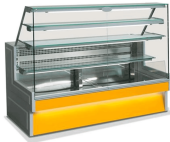

TECND/RVVD	AFP / RVVD pastry display case with assisted service	1			<b>€1,972.00</b>
------------	--	---	--	--	------------------

- Static refrigeration model -  
 Temperature ° c + 3 / + 5 -  
 Stainless steel stainless steel display  
 top - Laminate worktop  
 with 3 glass shelves - Straight tempered  
 front glass, 72 cm  
 display surface depth

## Technical Sheet

Depth of exhibition floor 72 cm	Anti-condensation faceplate
Number 3 glass shelves (neutral upper shelves, refrigerated bottom shelf)	Electronic control panel
Static refrigeration	8 inclined tempered front glass
Operating temperature: C + 3 / + 5	Lighting positioned on shelves and base
CE standard	Choice of 11 different RAL colors for the front side
Removable lower display shelf in stainless steel	Possibility of choosing between 2 different RAL colors for the side shoulders
Worktop in stainless steel	Complies with HACCP standards
Insulated shoulders with faincata in tempered glass	