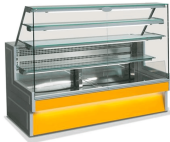

TECND/RVVD	AFP / RVVD pastry display case with assisted service	1			€1,972.00
------------	------------------------------------------------------	---	--	--	------------------

- Static refrigeration model -
 Temperature ° c + 3 / + 5 -
 Stainless steel stainless steel display
 top - Laminate worktop
 with 3 glass shelves - Straight tempered
 front glass, 72 cm
 display surface depth

Technical Sheet

Depth of exhibition floor 72 cm	Anti-condensation faceplate
Number 3 glass shelves (neutral upper shelves, refrigerated bottom shelf)	Electronic control panel
Static refrigeration	8 inclined tempered front glass
Operating temperature: C + 3 / + 5	Lighting positioned on shelves and base
CE standard	Choice of 11 different RAL colors for the front side
Removable lower display shelf in stainless steel	Possibility of choosing between 2 different RAL colors for the side shoulders
Worktop in stainless steel	Complies with HACCP standards
Insulated shoulders with faincata in tempered glass	