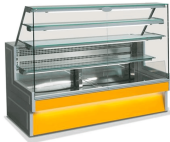

TECND/RVVD	AFP / RVVD pastry display case with assisted service	1			€1,972.00
------------	--	---	--	--	------------------

- Static refrigeration model -
 Temperature ° c + 3 / + 5 -
 Stainless steel stainless steel display
 top - Laminate worktop
 with 3 glass shelves - Straight tempered
 front glass, 72 cm
 display surface depth

Technical Sheet

Depth of exhibition floor 72 cm	Anti-condensation faceplate
Number 3 glass shelves (neutral upper shelves, refrigerated bottom shelf)	Electronic control panel
Static refrigeration	8 inclined tempered front glass
Operating temperature: C + 3 / + 5	Lighting positioned on shelves and base
CE standard	Choice of 11 different RAL colors for the front side
Removable lower display shelf in stainless steel	Possibility of choosing between 2 different RAL colors for the side shoulders
Worktop in stainless steel	Complies with HACCP standards
Insulated shoulders with faincata in tempered glass	